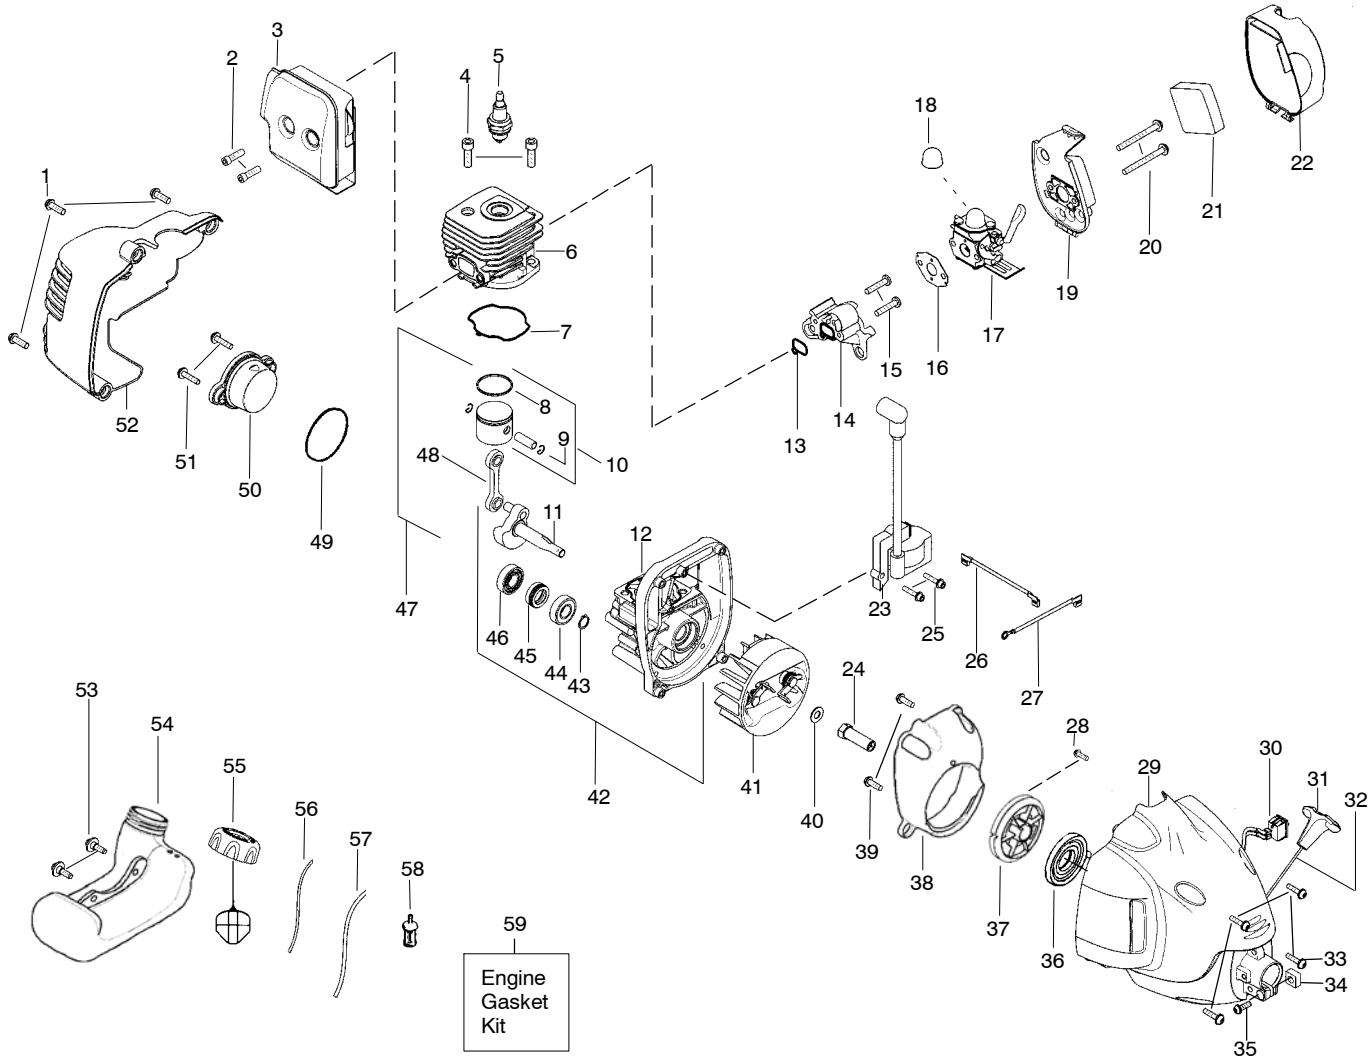

**WARNING**  
All repairs, adjustments and maintenance not described in the Operator's Manual must be performed by qualified service personnel.

Ref.	Part No.	Description	Ref.	Part No.	Description
1.	530057566	Assy – Throttle Cable	19.	530016014	Screw
2.	530049107	Trigger	20.	530096099	Assy – Gearbox
3.	530058751	Throttle Hsg. (Right)	21.	530016152	Wingnut
4.	530016406	Screw	22.	545202401	Head – Fixed Line
5.	530015814	Screw	23.	545202501	Cap – Fixed line
6.	530015786	Bolt – Handle	24.	545214501	Line .095 round (5 pcs)
7.	530058750	Throttle Hsg. (Left)			
8.	530058753	Assy – Handle (Incl. 6,9)			
9.	530016152	Wingnut – Handle			
10.	545008316	Assy – Drive Shaft Hsg.			
11.	530015805	Screw			
12.	530096169	Shaft – Flex			
13.	530052285	Line Limiter			
14.	530015814	Screw			
15.	530015820	Bolt – Shield			
16.	530071823	Kit – Shield Assy (Incl. 13,14)			
17.	545150701	Bracket – Shield			
18.	530015775	Screw			
					Not Shown
					Operator Manual
					Decal – Shaft Warning